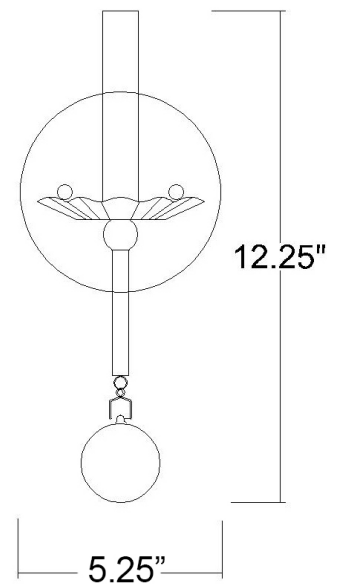

# IN41345CW

## CALLIE 1-LIGHT WALL SCONCE

<b>Description:</b>	Callie 1-Light Wall Sconce
<b>Finish:</b>	Country White
<b>Dimensions:</b>	5-1/4" W x 12-1/4" H x 9-1/2" ext. Height on Center: 4-1/2"
<b>Bulbs:</b>	1-60W Cand.
<b>Installed Weight:</b>	2 lbs.
<b>Certification:</b>	cUL / dry location

*\*dimensions do not include bulb*

<b>Material:</b>	Steel and crystal
<b>Shades:</b>	NA
<b>Glass:</b>	NA
<b>Back Plate Dimensions:</b>	5-1/4" Dia.
<b>Chain/Wire:</b>	NA
<b>Additional Finishes:</b>	NA