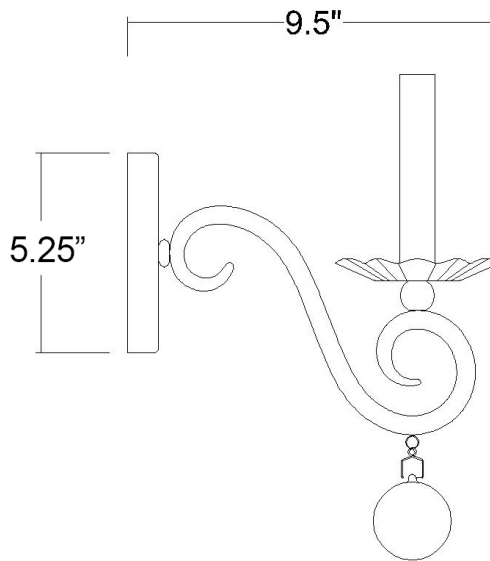

# IN41345CW

## CALLIE 1-LIGHT WALL SCONCE

<b>Description:</b>	Callie 1-Light Wall Sconce
<b>Finish:</b>	Country White
<b>Dimensions:</b>	5-1/4" W x 12-1/4" H x 9-1/2" ext. Height on Center: 4-1/2"
<b>Bulbs:</b>	1-60W Cand.
<b>Installed Weight:</b>	2 lbs.
<b>Certification:</b>	cUL / dry location

*\*dimensions do not include bulb*

<b>Material:</b>	Steel and crystal
<b>Shades:</b>	NA
<b>Glass:</b>	NA
<b>Back Plate Dimensions:</b>	5-1/4" Dia.
<b>Chain/Wire:</b>	NA
<b>Additional Finishes:</b>	NA